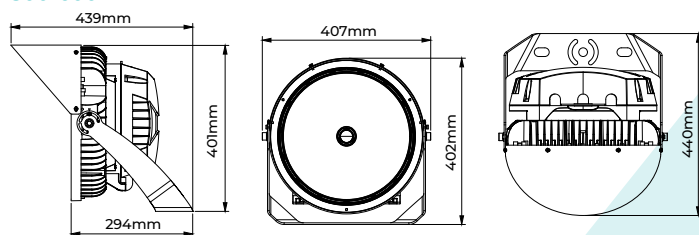

CRONOS

Extremely powerful
LED spotlight for stadiums

TESLUX

OSRAM

INVENTRONICS

CB

IEC
EN60598

Catalog number:	TECRON300	TECRON400	TECRON500	TECRON600	TECRON750	TECRON1000	TECRON1200
Power consumption:	300W	400W	500W	600W	750W	1000W	1200W
Luminous Flux:	45000lm	60000lm	75000lm	90000lm	101250lm	135000lm	165000lm
Weight of the lamp:	14,5kg	14,5kg	14,5kg	14,5kg	14,5kg	14,5kg	14,5kg
Driver box weight:	-	-	-	-	8,5kg	8,5kg	11,1kg
Dimming:	0-10V, DALI	0-10V, DALI	0-10V, DALI	0-10V, DALI	0-10V, DALI	0-10V, DALI	0-10V, DALI

Luminaire parameters

Light Distribution	12°-90°
LED Driver	INVENTRONICS
Input Voltage	AC100-277V/ 200-480V
Frequency	50 / 60 Hz
Power Factor	≥0.9 at Max load
FF	<2%
Power Efficiency	0.93
THD	THD <15%
Surge Protection	Line - Line 20kV, Line - FG 20kV
Control Method	0-10V / PWM / BLUETOOTH / DALI/ DMX
Guarantee	60 months

Dimensions

300-600W

750-1250W